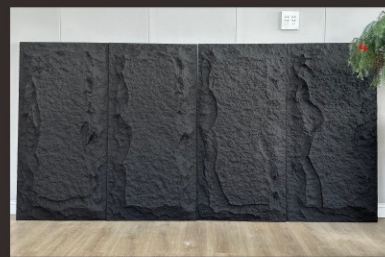

Color No. 6

Color No. 7

Color No. 8

SIZE: 120*60*1.6CM

SIZE: 120*60*3CM

SIZE: 120*60*5CM

PU STONE PANEL – MUSHROOM STONE
SIZE: 120*60CM

Color No. 1

Color No. 2

Color No. 3

Color No. 3A

Color No. 4

Color No. 5

Color No. 6

Color No. 7

SIZE: 120*60*5CM

SIZE: 120*60*5CM+

SIZE: 120*60*6CM / 120*60*8CM

PU STONE PANEL – SP
SIZE: 120*60*3CM

A061 FEATHER PANEL
SIZE:90*20CM

A079 流水石
SIZE: 120*60*2.5CM

A062
SIZE:120*30.5*3.2CM

A071 九宫格正T
SIZE: 120*60*3.5CM

Color No. 1 Color No. 2 Color No. 3 Color No. 3A