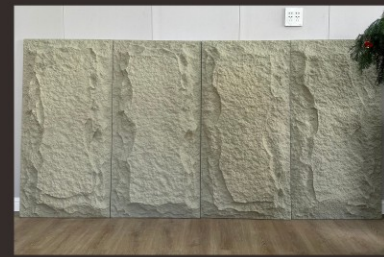

PU STONE PANEL – MUSHROOM STONE
SIZE: 120*60CM

Color No. 3