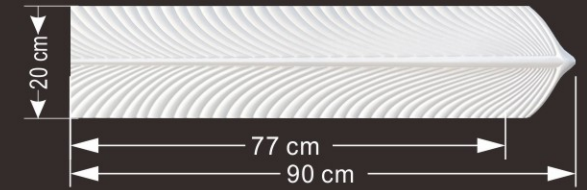

Color No. 6

Color No. 7

Color No. 8

SIZE: 120*60*1.6CM

SIZE: 120*60*3CM

SIZE: 120*60*5CM

PU STONE PANEL – MUSHROOM STONE
SIZE: 120*60CM

Color No. 1

Color No. 2

Color No. 3

Color No. 3A

Color No. 4

Color No. 5

Color No. 6

Color No. 7

SIZE: 120*60*5CM

SIZE: 120*60*5CM+

SIZE: 120*60*6CM / 120*60*8CM

PU STONE PANEL – SP
SIZE: 120*60*3CM

A061 FEATHER PANEL
SIZE:90*20CM

A079 流水石
SIZE: 120*60*2.5CM

A062
SIZE:120*30.5*3.2CM

A071 九宫格正T
SIZE: 120*60*3.5CM

Color No. 1 Color No. 2 Color No. 3 Color No. 3A